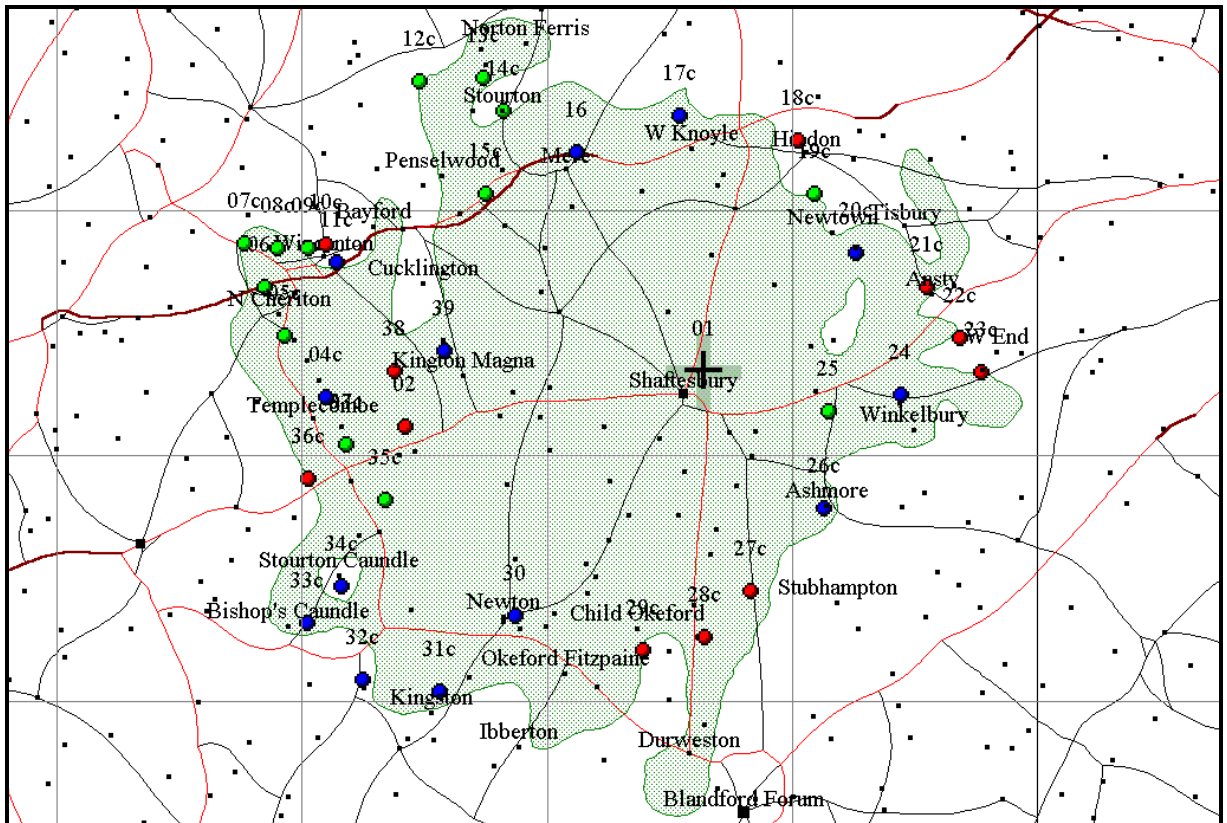

ILR SHAFTESBURY L179 GOLD RADIO 97.4 MHz

Predicted Coverage

● Served in both HP & VP ● Served in either HP or VP ● Unserved