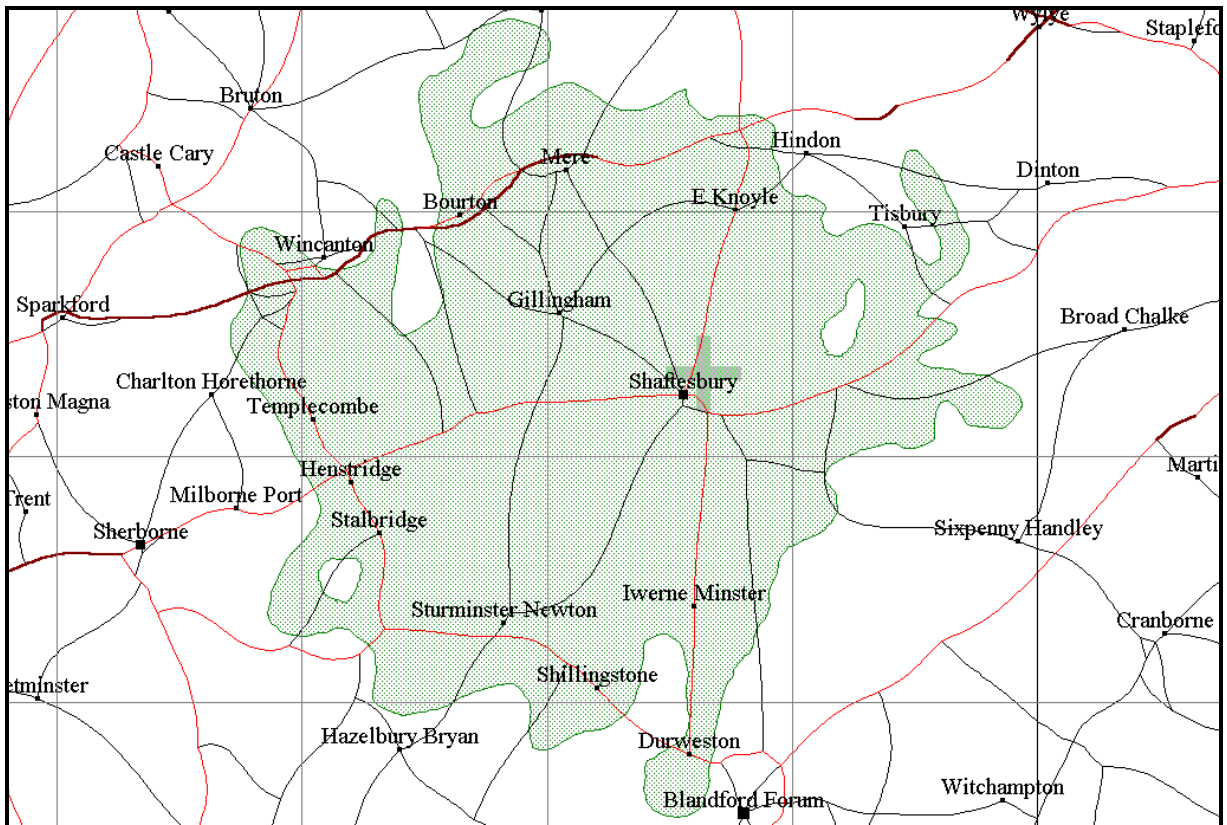

ILR SHAFTESBURY L179 GOLD RADIO 97.4 MHz

Predicted Coverage

● Served in both HP & VP ● Served in either HP or VP ● Unserved